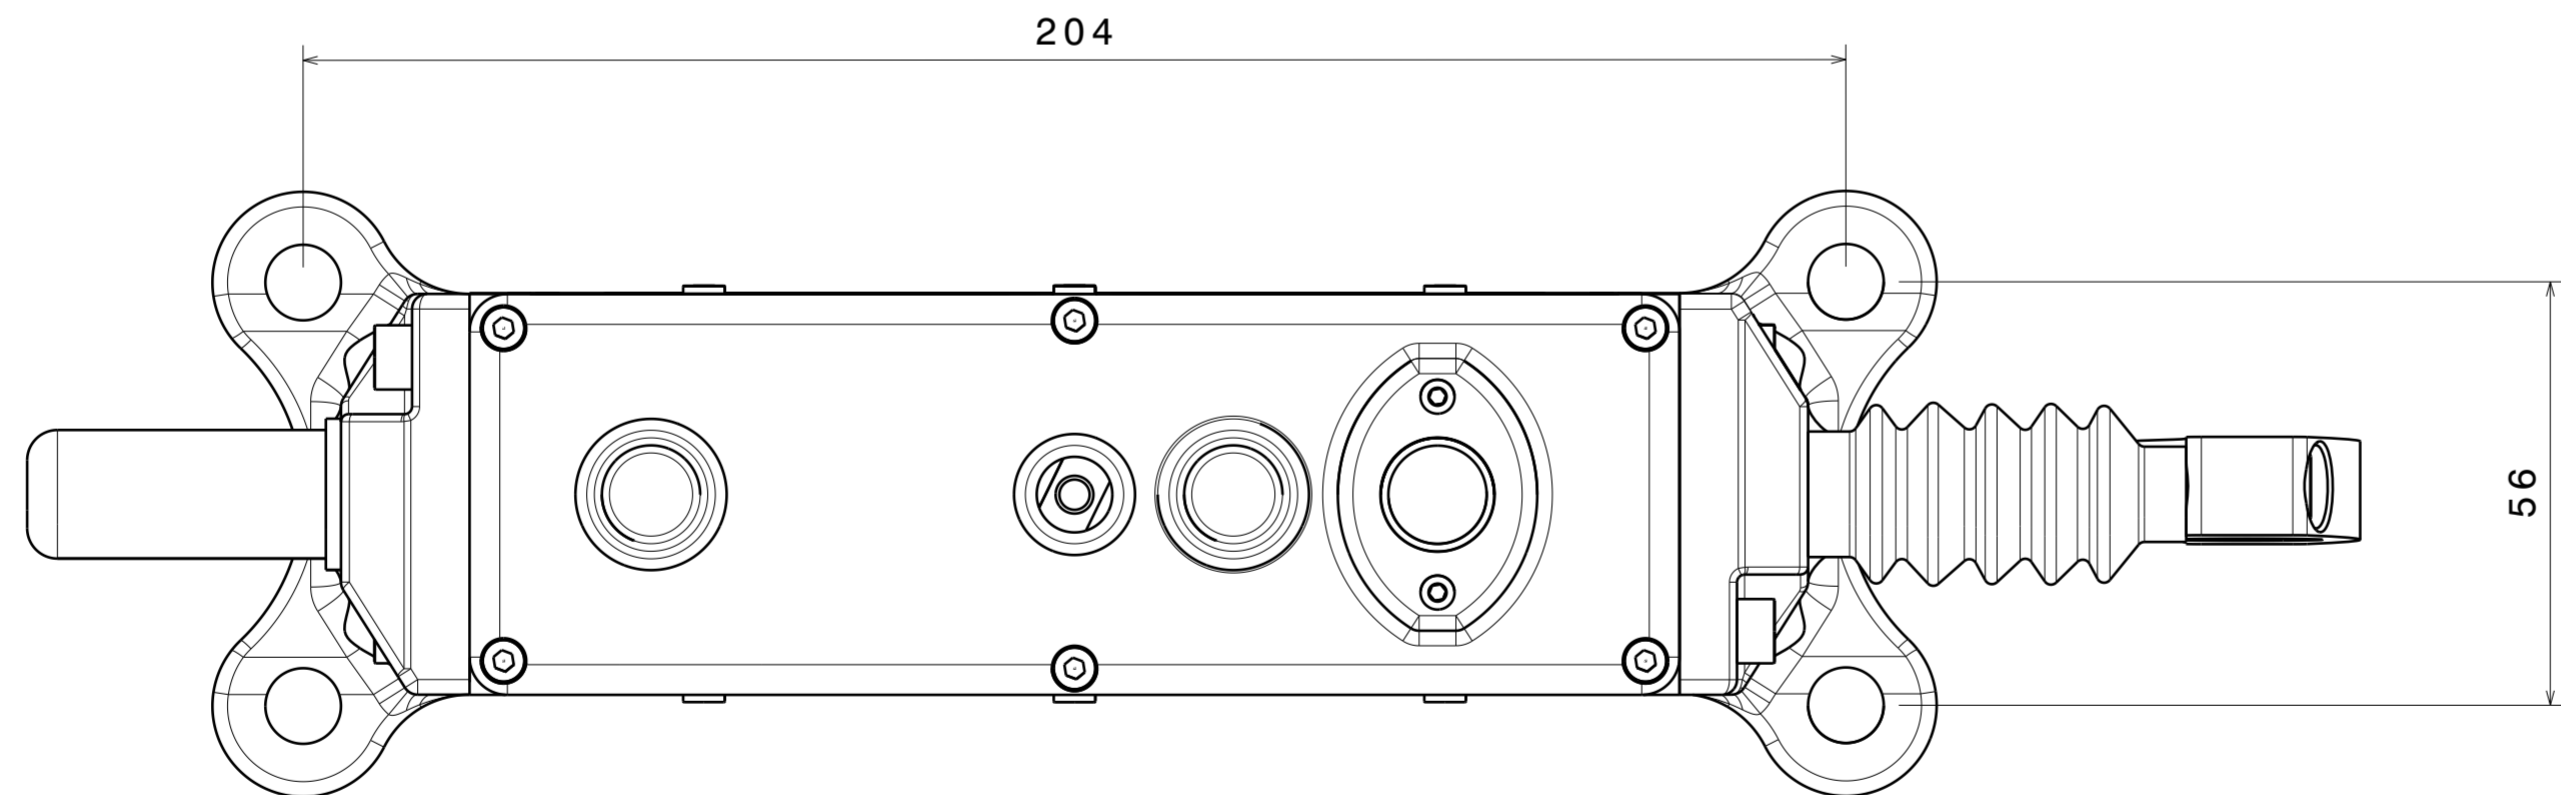

Vue de gauche
Echelle : 1:1

Vue de dessus
Echelle : 1:1

This drawing is XAP property. It can't be reproduced or communicated without our written agreement.		YAP TECHNOLOGY		
DRAWN BY P. THERY		DRAWING TITLE Eshift2 LV		
DATE 26/08/15		SIZE A2	DRAWING NUMBER PA 0004 R1 EN	REV 1
MATERIAL -		SCALE 1:1	WEIGHT(g) 4000	SHEET 1/1
TREATMENT -				